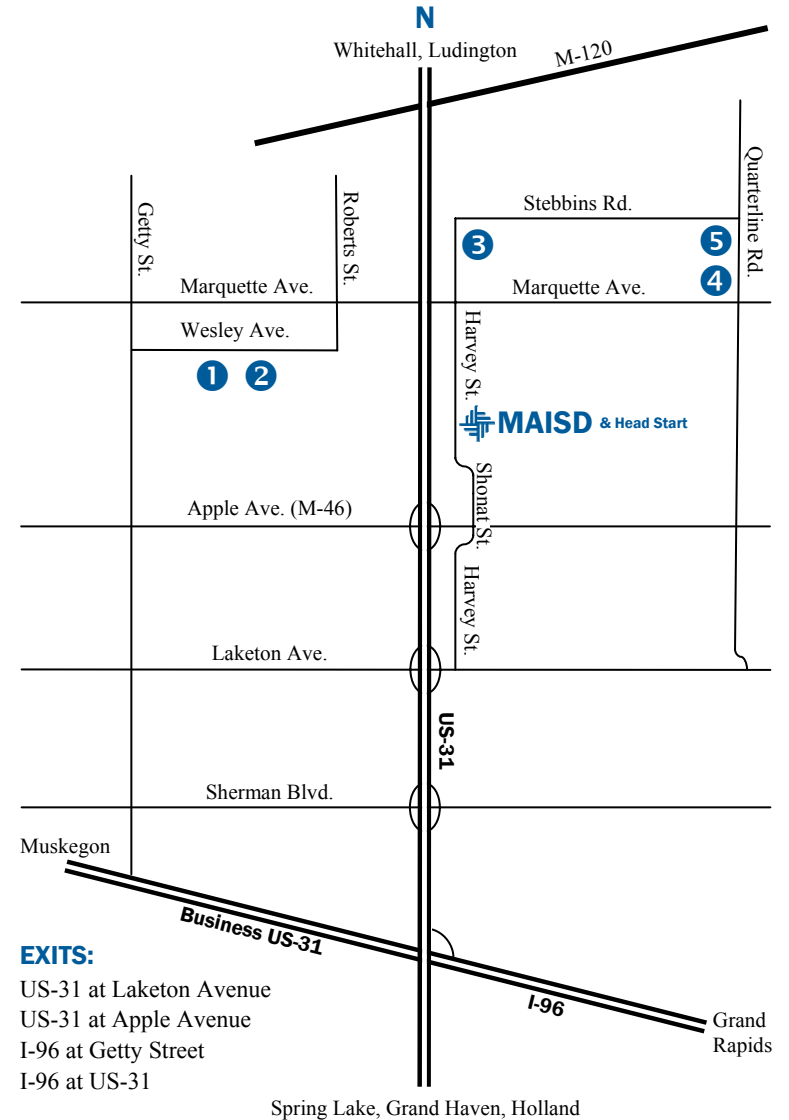

From the North - From southbound US-31 exit at Apple Avenue (M-46), turn left on Apple. At the second traffic light on Apple turn left on Shonat Street. Follow the road as it curves into Harvey Street. The MACTC is 1/2 mile past the traffic light at Marquette.

It is the policy of the MAISD that no staff member, candidate for employment, program participant, or recipient of services shall experience discrimination on the basis of race, color, religion, national origin, creed or ancestry, age, gender, height, weight, marital status, or disability. The MAISD is an equal opportunity employer. Inquiries related to issues of discrimination on the basis of disability should be directed to the Assistant Director of Special Education at (231) 767-7249. All other discrimination inquiries or requests for special accommodations to participate in a program, event, or activity should be directed to the Human Resources Program Director at (231) 767-7213.

FACILITY LOCATIONS:

1. **MAISD** - 630 Harvey Street
   - **Head Start** - 630 Harvey Street
   - **1 Wesley Campus** - 915 Wesley Avenue
   - **2 Math/Science Center** - 1001 Wesley Avenue
   - **3 Muskegon Area Career Tech Center** - 200 Harvey Street
2. ---
3. **4 Muskegon Community College (MCC)**
   - **5 MCC Stevenson Center for Higher Education**

EXITS:

- US-31 at Laketon Avenue
- US-31 at Apple Avenue
- I-96 at Getty Street
- I-96 at US-31